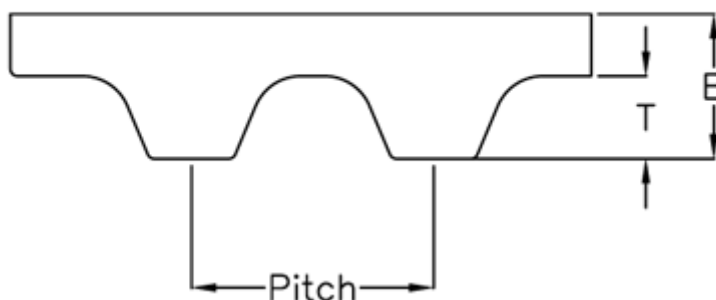

Article number: 602776230965

Description: Gates Timing Belt Synchropower PU 25 T10 960

Measures

Height B mm	= 4.5
Height T mm	= 2.5
Length	= 960
Number of teeth	= 96
Pitch	= 10
Type	= PU 25 T10 960
Width	= 25